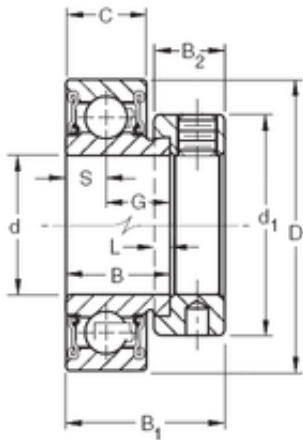

LLC NTN-SNR BEARINGS RUS

20 mm x 47 mm x 21,44 mm 20 mm x 47 mm x
21,44 mm TIMKEN RAE20RR Insert Bearings
Cylindrical OD

Bearing No. RAE20RR

Size	20x47x21.44 mm
Bore Diameter	20 mm
Outer Diameter	47 mm
Width	21,44 mm
d	20 mm
D	47 mm
B	21,44 mm
C	15 mm
d1	33,3 mm
B1	31 mm
B2	13,5 mm
G	13,92 mm
L	4 mm
S	7,49 mm
Weight	0,132 Kg
Basic dynamic load rating (C)	14,3 kN

RAE20RR Bearing 2D drawings and 3D CAD models