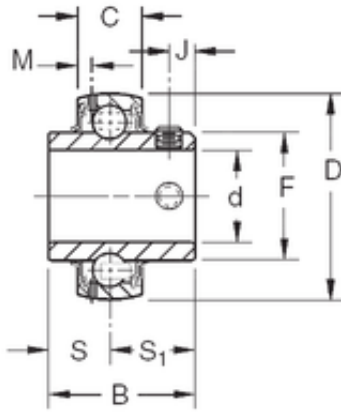

LLC NTN-SNR BEARINGS RUS

28,575 mm x 62 mm x 38,1 mm 28,575 mm x 62 mm x 38,1 mm TIMKEN GY1102KRRB SGT Insert Bearings Spherical OD

Bearing No. GY1102KRRB SGT

Size	28.575x62x38.1 mm
Bore Diameter	28,575 mm
Outer Diameter	62 mm
Width	38,1 mm
d	28,575 mm
D	62 mm
B	38,1 mm
C	18 mm
S1	22,22 mm
F	40,31 mm
J	7,62 mm
M	3,96 mm
S	15,88 mm
Thread (G)	M6X1
Basic dynamic load rating (C)	21,6 kN

GY1102KRRB SGT Bearing 2D drawings and 3D CAD models